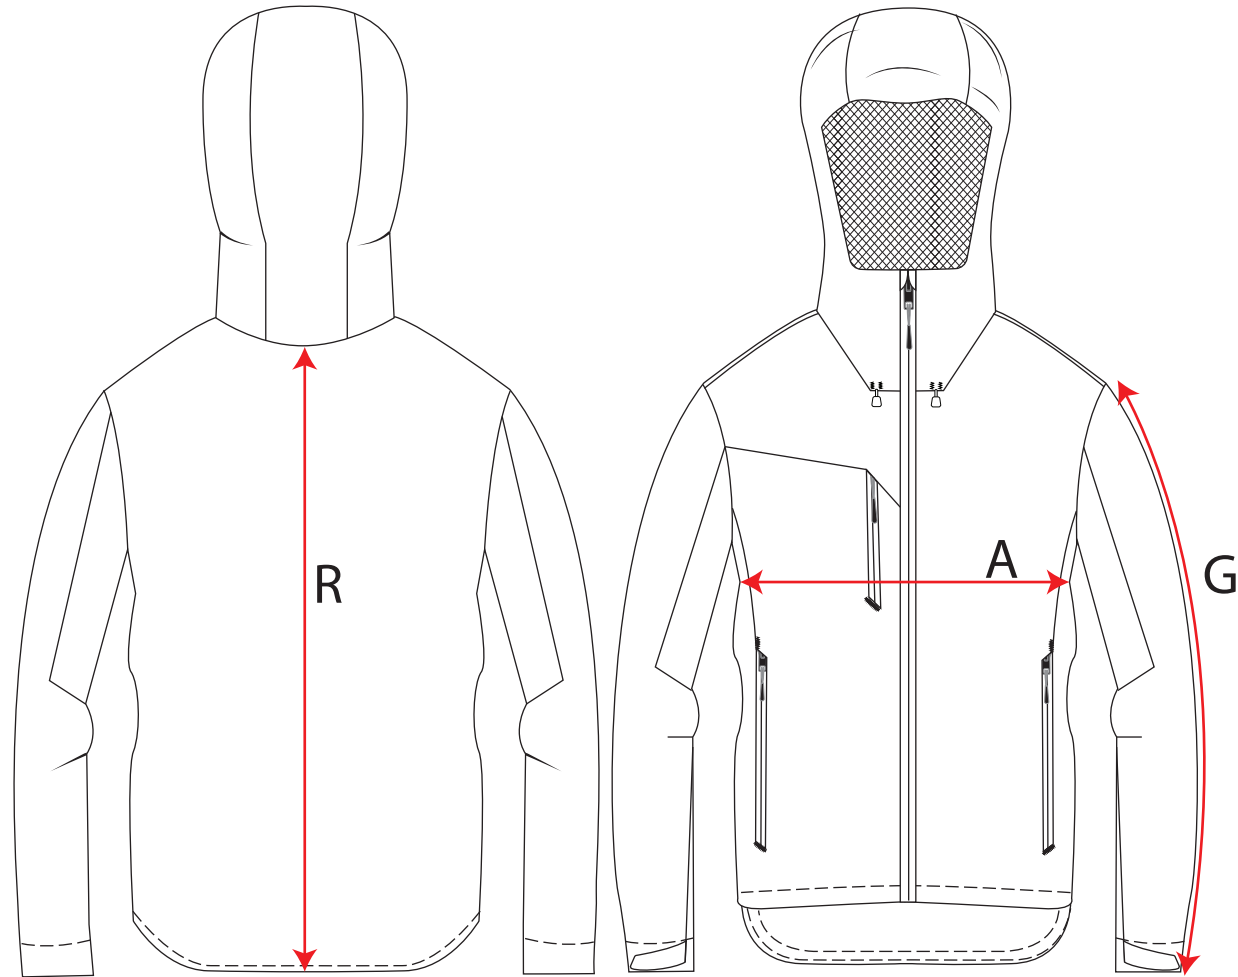

STYLE NO: S600	DESCRIPTION: X3 Shell Jacket
----------------	------------------------------

	Body	S	M	L	XL	2XL	3XL
A	CHEST	110	118	126	138	146	154
G	SLEEVE LENGTH FROM CROWN TO CUFF	64.5	65.5	67	68.5	69.5	70.5
R	CENTRE BACK LENGTH	77	78	79	80	81	82