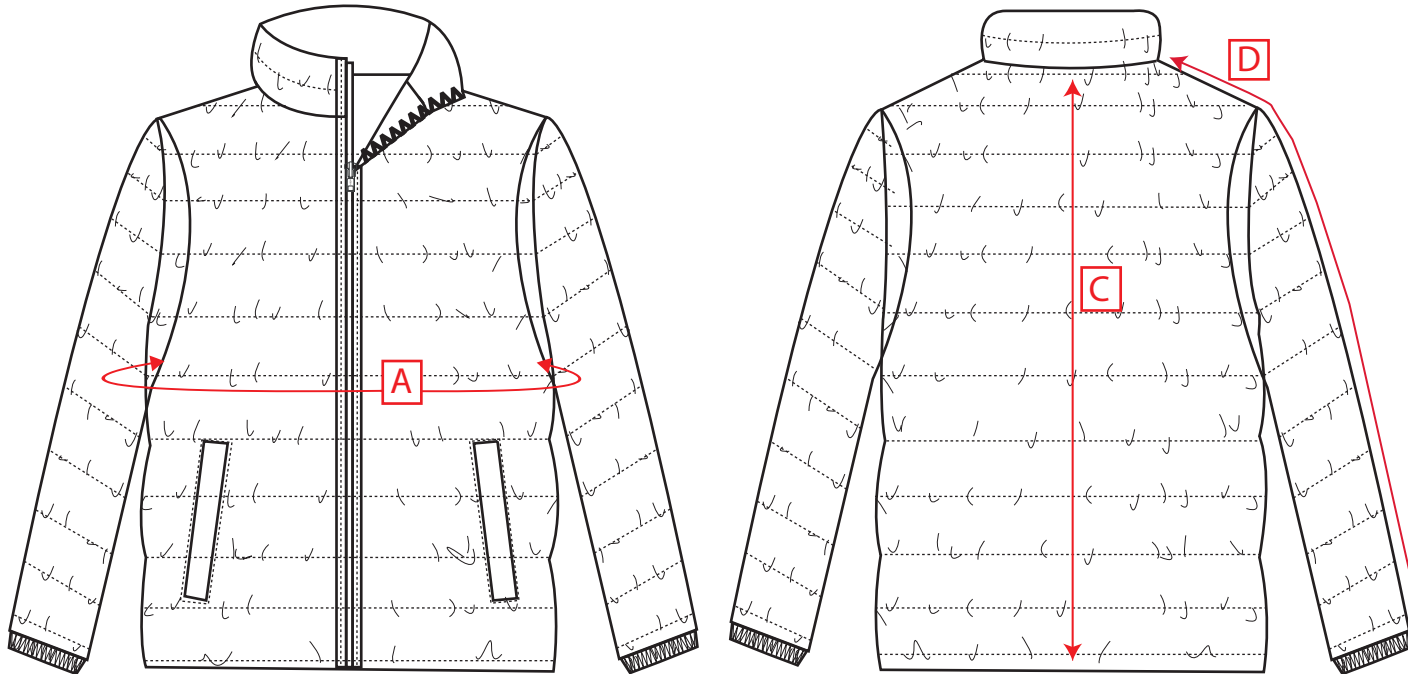

STYLE NO: S543	DESCRIPTION: Aspen Padded Jacket
----------------	----------------------------------

	Code	S	M	L	XL	2XL	3XL
To Fit Chest		92-96	100-104	108-112	116-124	128-132	136-140
Chest	A	108	116	124	132	140	148
Centre Back Length	C	73	75	77	79	81	83
Sleeve Length (Neck Point to Cuff)	D	81	83	85	87	89	91