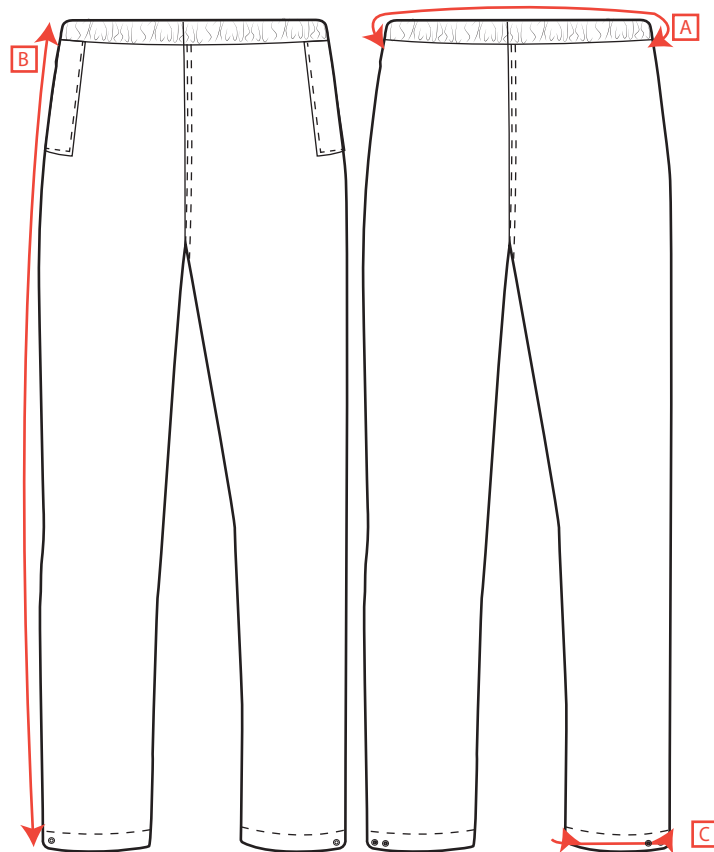

STYLE NO: S441

DESCRIPTION: Classic Adult Rain Trousers

		Measurements										
To fit waist measurements to be taken flat		XS	S	M	L	XL	XXL	3XL	4XL	5XL	6XL	7XL
		68-72	76-80	84-88	92-96	100-104	108-112	116-120	124-128	132-140	144-148	152-156
Waist relaxed	A	56	64	72	80	88	96	104	112	120	128	136
Waist stretched	A	102	110	118	126	134	142	150	158	166	174	182
Outside Leg (inc waistband)	B	107	108	109	110	111	112	113	114	115	116	117
Hem width	C	47	48	49	50	51	52	53	54	55	56	57