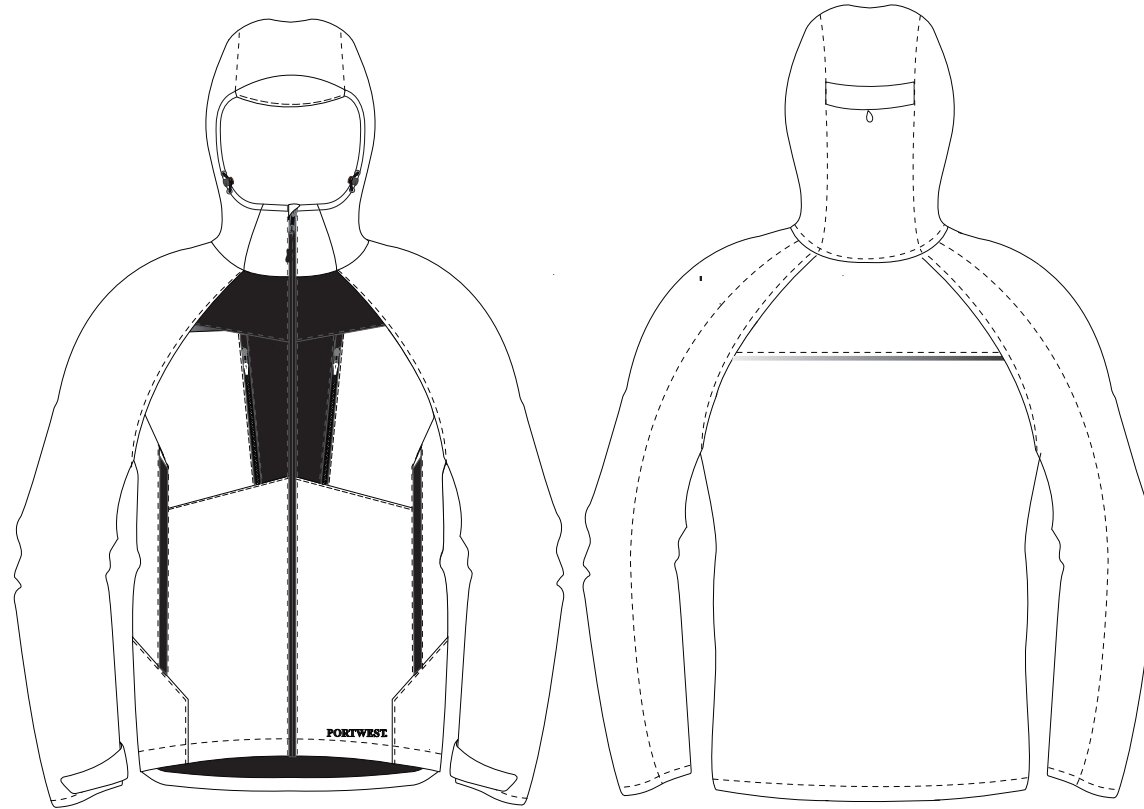

STYLE NO:	DX463	DESCRIPTION:	DX4 RAIN JACKET
-----------	-------	--------------	-----------------

Description	S	M	L	XL	XXL	3XL
All						
Chest Width	110	118	126	138	146	154
Hem Width - relaxed	102	112	120	132	140	148
Sleeve Length - CB to cuff	93.5	95	96.5	98	99.5	101
Back Length - Regular	72.5	78	79.5	81	82.5	84