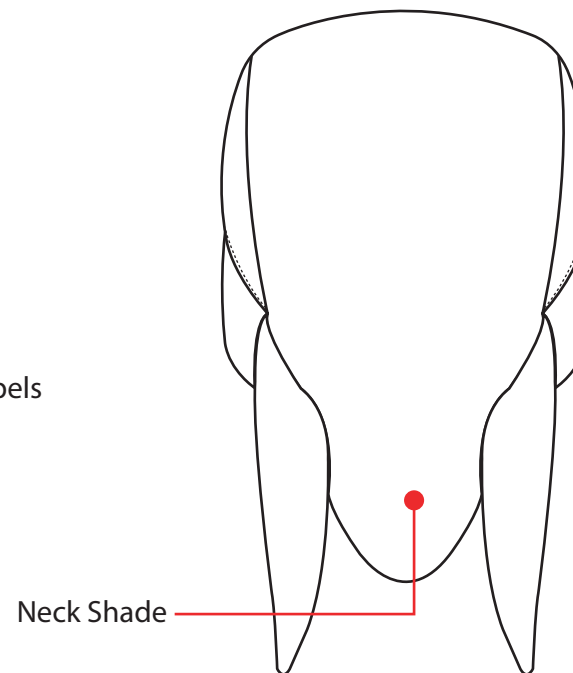

STYLE NO: CV04

DESCRIPTION: Cooling Head Band

FABRIC: 100% Polyester Mesh 60g
Bamboo Yarn and PVA Padding 330g

COLOUR: Black
Blue

Front View

Back View

Size Chart - One size Fits all		
Band Circumference	A	50cm
Front center to back center	B	41cm