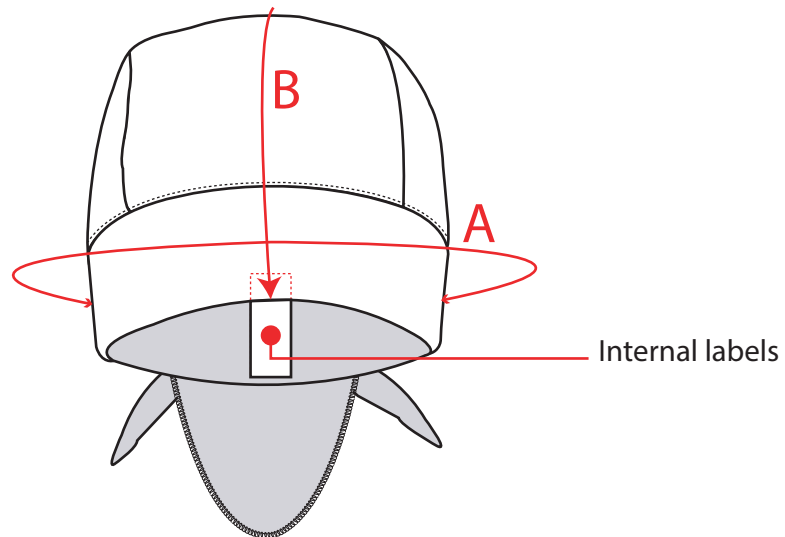

STYLE NO: CV04

DESCRIPTION: Cooling Head Band

FABRIC: 100% Polyester Mesh 60g
Bamboo Yarn and PVA Padding 330g

COLOUR: Black
Blue

Front View

Back View

Size Chart - One size Fits all		
Band Circumference	A	50cm
Front center to back center	B	41cm